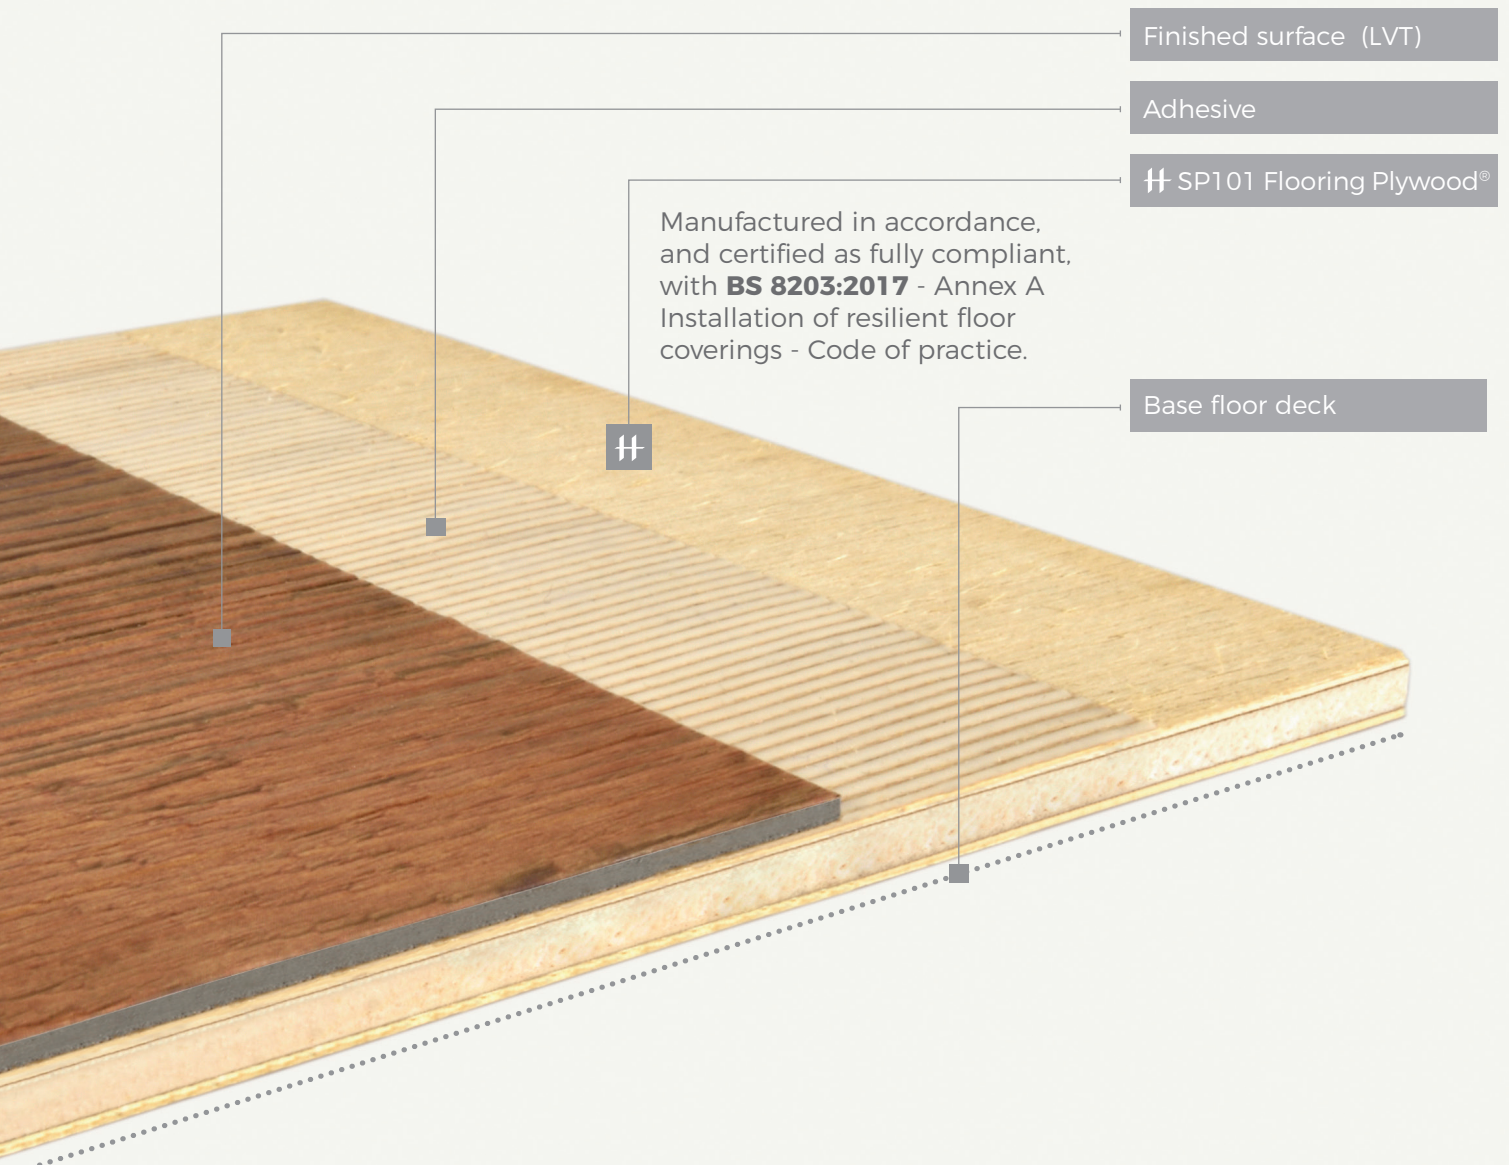

# SP101

Flooring Plywood®

Accurate dimensions

Flatness and stability

No core overlap

Ease of use

TFT Woodexperts Diamond Mark Certified

**Hanson Plywood Limited**  
 Drakes Industrial Estate, Shay Lane,  
 Halifax, West Yorkshire, HX3 6RL  
**Tel:** 01422 330444 **Fax:** 01422 330706  
**Email:** sales@hanson-plywood.co.uk  
[www.hanson-plywood.co.uk](http://www.hanson-plywood.co.uk)